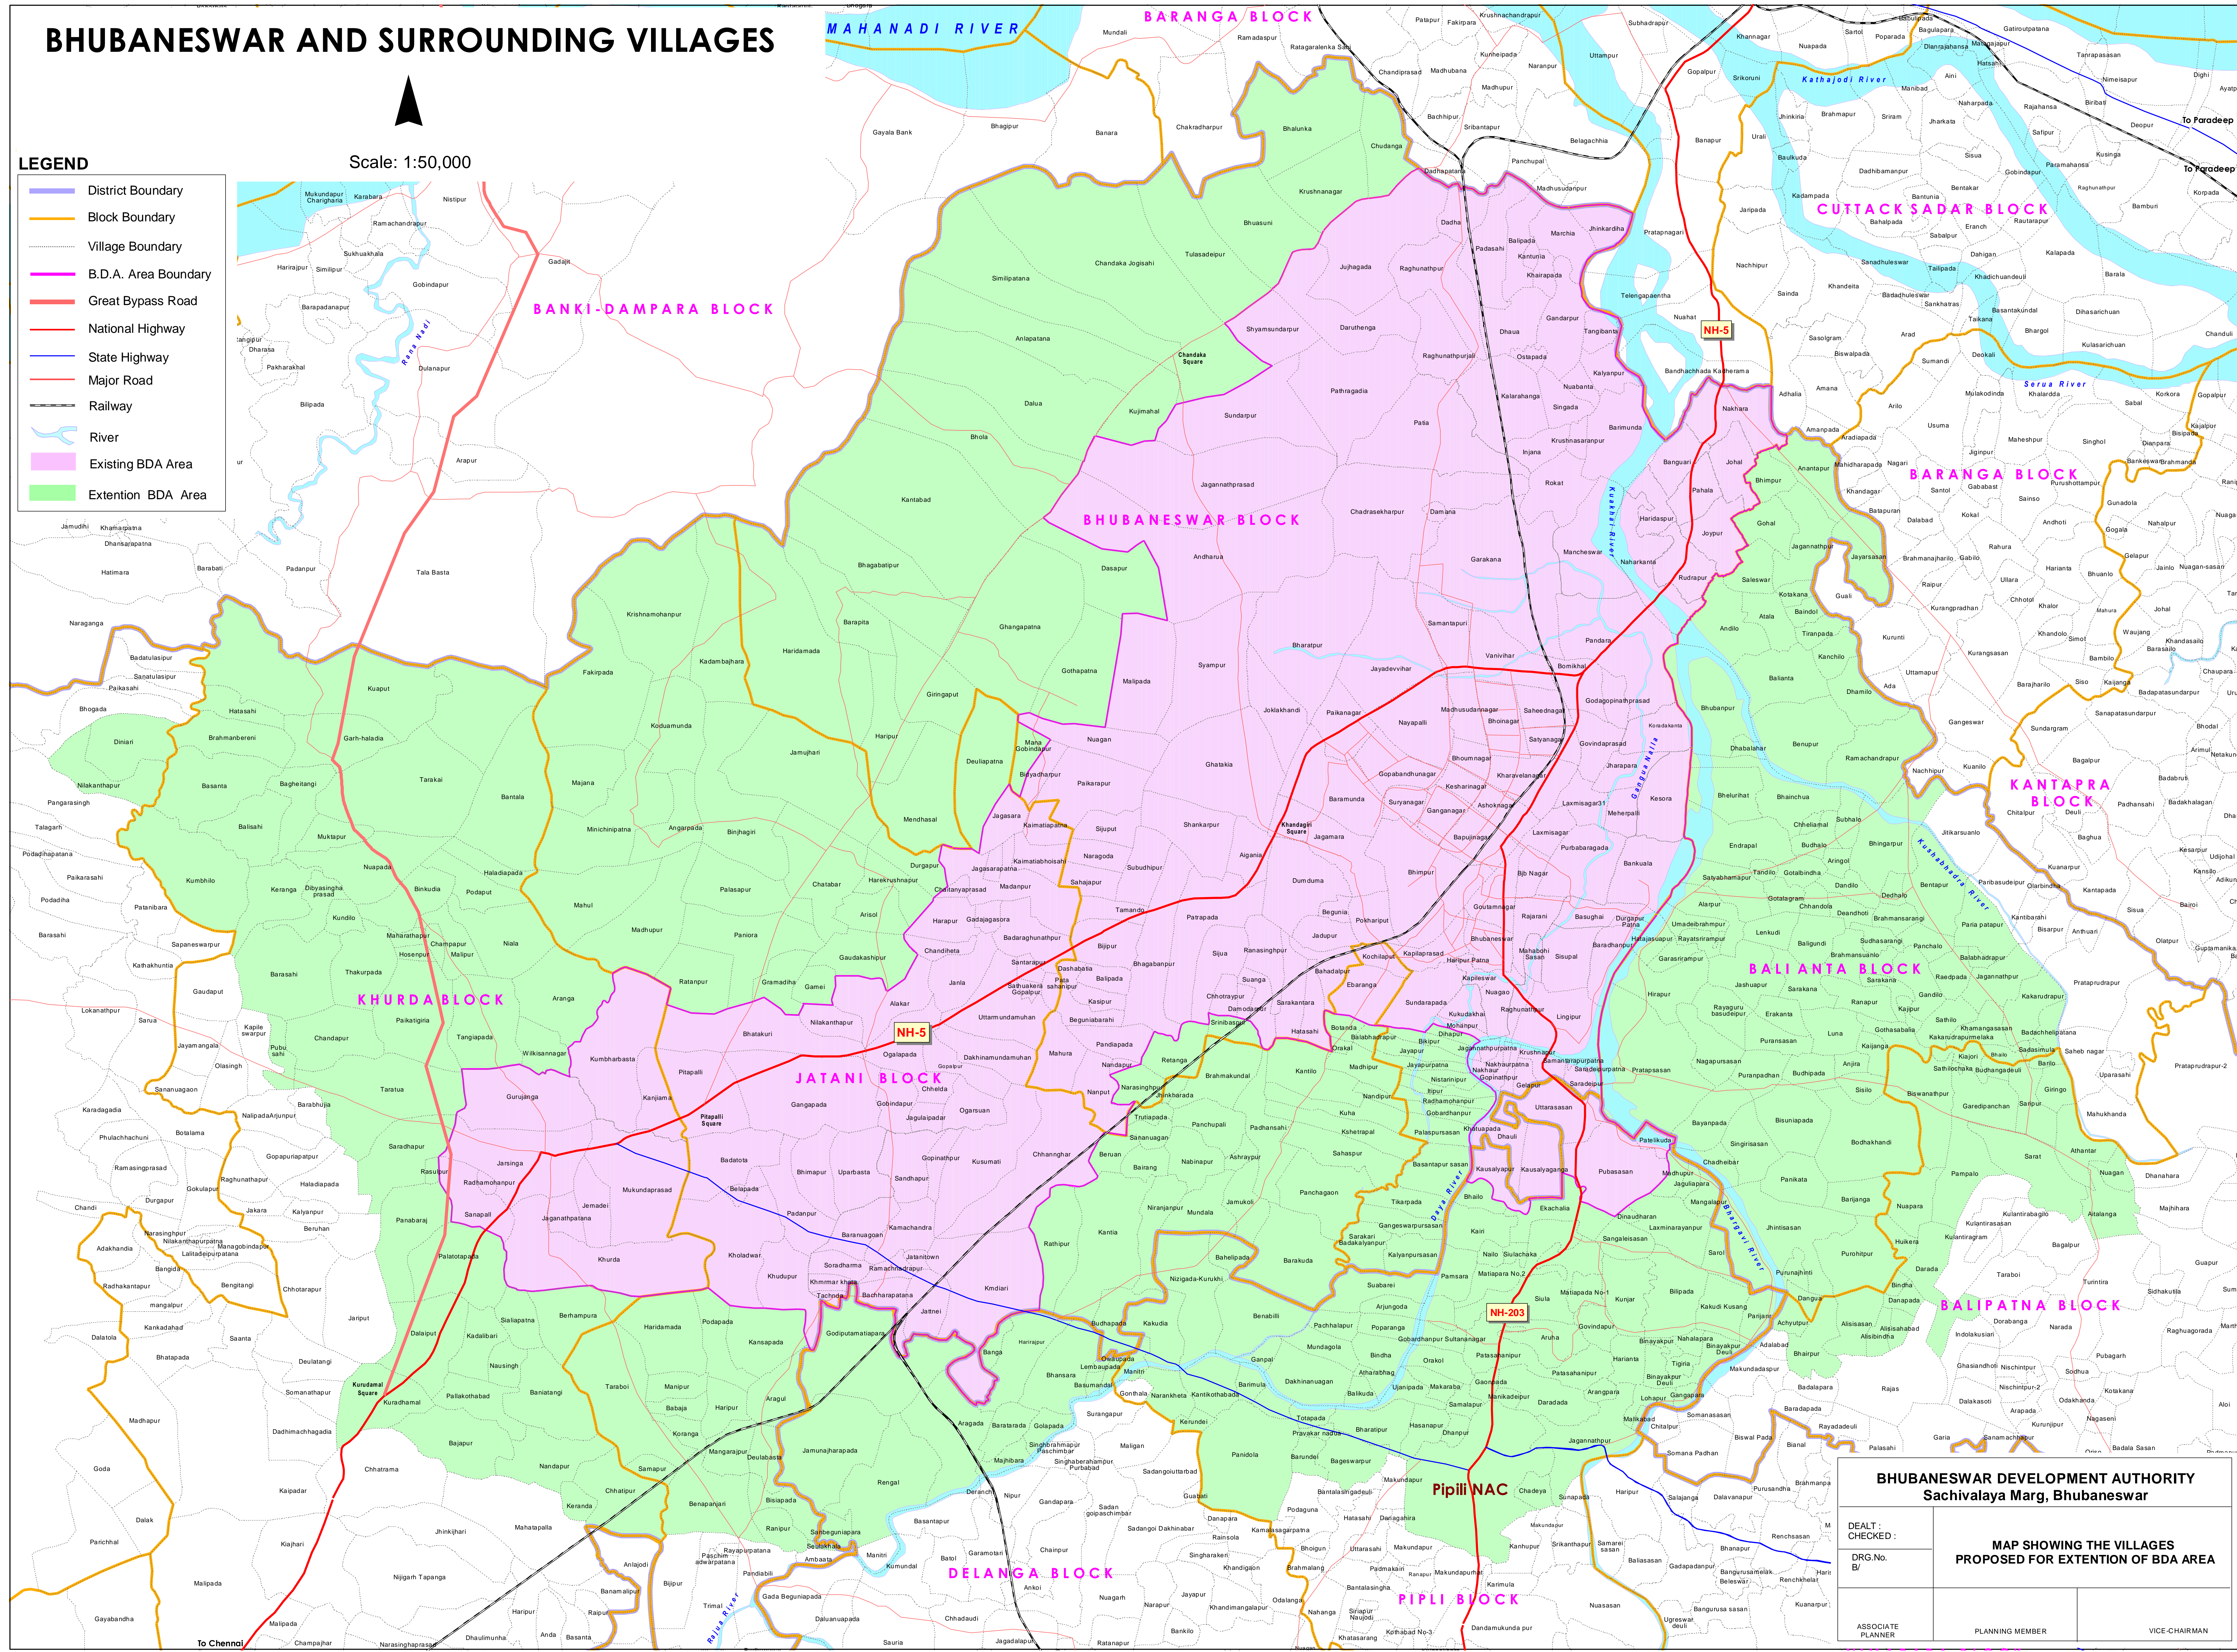

BHUBANESWAR AND SURROUNDING VILLAGES

Scale: 1:50,000

LEGEND

- District Boundary
- Block Boundary
- Village Boundary
- B.D.A. Area Boundary
- Great Bypass Road
- National Highway
- State Highway
- Major Road
- Railway
- River
- Existing BDA Area
- Extention BDA Area